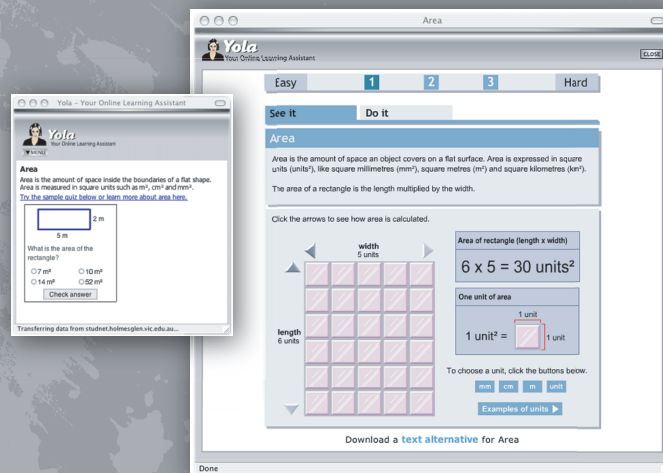

YOLA - Your Online Learning Assistant Just in time for learning

A workshop for trainers and teachers

Do you have students who have problems with numeracy that interfere with their ability to deal with what you are trying to teach them?

Many students have been 'turned off' maths by negative experiences in school classrooms. YOLA (Your Online Learning Assistant) offers engaging interactive numeracy support with some basic level maths concepts involving measuring, length, area, ratio, fractions, multiplications and division by 10's percentages, angles and conversions between metric units.

YOLA can be used as a standalone resource, or can be attached to an existing e-learning resource to offer support when and where it is needed.

YOLA is easy to use and it's **free**. Find out more in this two hour workshop.

Workshop: YOLA - Just in time for learning

Date:

Time:

Place:

Cost: